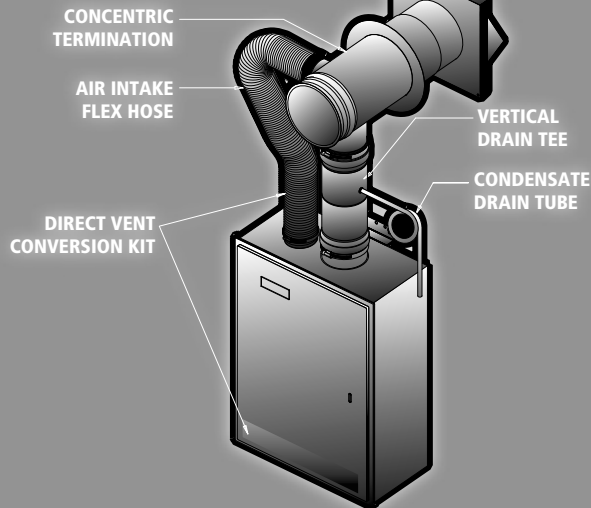

ACCESSORIES

PART #	DESCRIPTION											
		110 INDOOR Non-Condensing	110 OUTDOOR Non-Condensing	310 INDOOR Non-Condensing	310 OUTDOOR Non-Condensing	510 INDOOR Non-Condensing	510 OUTDOOR Non-Condensing	510 INDOOR Condensing	510 OUTDOOR Condensing	520 INDOOR Condensing	520 OUTDOOR Condensing	520 INDOOR Condensing
9007666005	Remote Temperature Controller	X	X	X	X							
9007603005						X	X	X	X	X	X	X
9007667005	Direct Vent Conversion Kit	X		X		X						
9007670005	Pipe Cover			X	X	X	X					
9007671005		X	X									
9007606005								X	X	X	X	
9007674005	Recess Box		X		X		X					
9007998005	Wall Thimble (4"-7")	X		X		X						
9007997005	Wall Thimble (5"-10")	X		X		X						
9008004005	Sidewall Vent Terminator (Hood) and Wall Thimble (4"-7")	X		X		X		X		X		
9008005005	Sidewall Vent Terminator (Hood) and Wall Thimble (5"-10")	X		X		X						
9007989005	Support Strap	X		X		X						

Concentric DV Conversion Kit

9008001005 (5'-10")
9008000005 (12"-18")