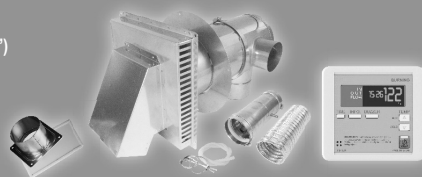

Concentric DV Conversion Kit w/Remote

9008002005 (5'-10")
9008003005 (12"-18")