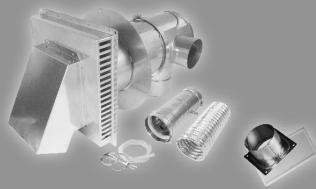

ACCESSORIES

PART #	DESCRIPTION											
		110 INDOOR Non-Condensing	110 OUTDOOR Non-Condensing	310 INDOOR Non-Condensing	310 OUTDOOR Non-Condensing	510 INDOOR Non-Condensing	510 OUTDOOR Non-Condensing	510 INDOOR Condensing	510 OUTDOOR Condensing	520 INDOOR Condensing	520 OUTDOOR Condensing	520 INDOOR Condensing
9007666005	Remote Temperature Controller	X	X	X	X							
9007603005						X	X	X	X	X	X	X
9007667005	Direct Vent Conversion Kit	X		X		X						
9007670005	Pipe Cover			X	X	X	X					
9007671005		X	X									
9007606005								X	X	X	X	
9007674005	Recess Box		X		X		X					
9007998005	Wall Thimble (4"-7")	X		X		X						
9007997005	Wall Thimble (5"-10")	X		X		X						
9008004005	Sidewall Vent Terminator (Hood) and Wall Thimble (4"-7")	X		X		X		X		X		
9008005005	Sidewall Vent Terminator (Hood) and Wall Thimble (5"-10")	X		X		X						
9007989005	Support Strap	X		X		X						

Concentric DV Conversion Kit

9008001005 (5'-10")
9008000005 (12"-18")