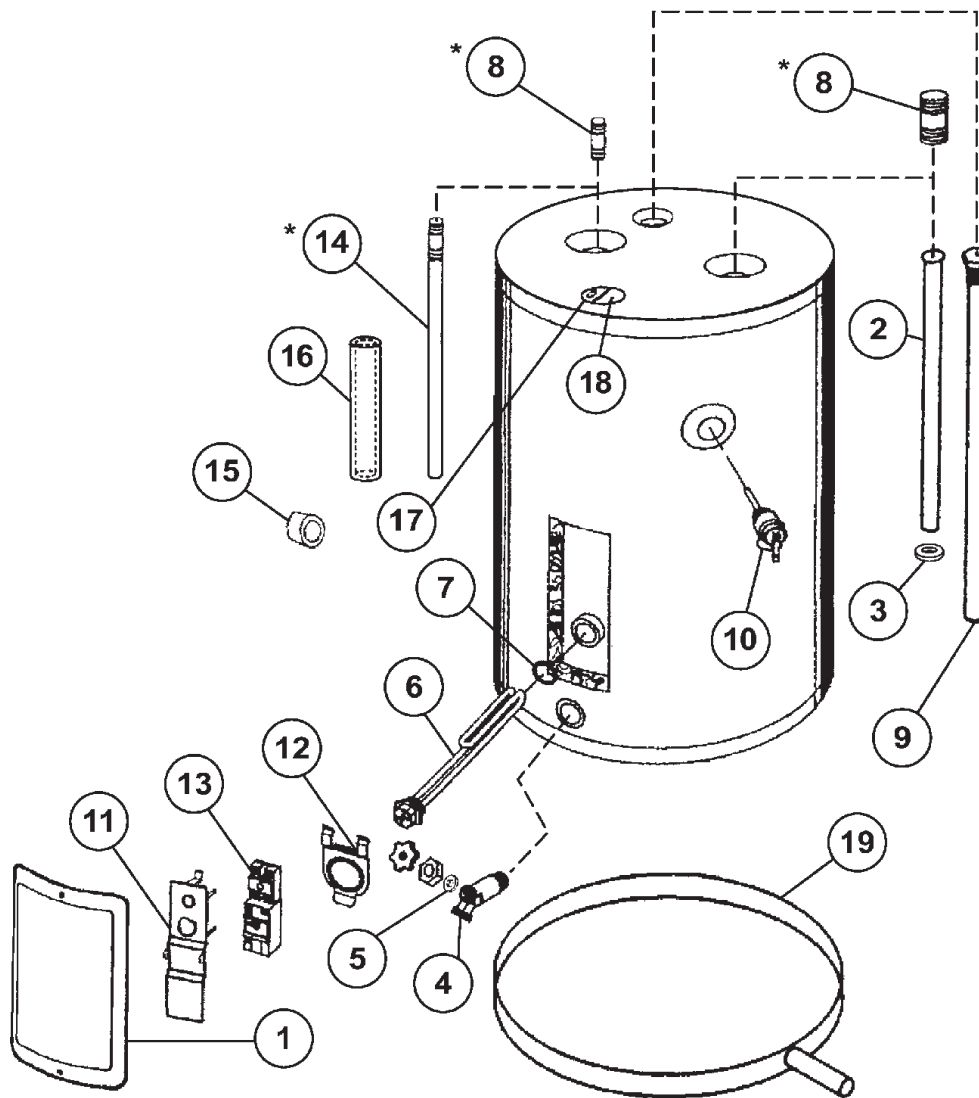

RELIANCE
WATER HEATER COMPANY

ELECTRIC

RESIDENTIAL WATER HEATER PARTS LIST

MODELS: 1-30, 40, SOPT

1-30, 40, 50 SOPS

Series 101

Reliance Water Heater Parts Fulfillment
125 Southeast Parkway, Franklin, TN 37068
1-800-527-1953
www.reliancewaterheaters.com

Item	Description	1-30 SOPT	1-40 SOPT

1	..... Access Panel	181260-000	181260-000 ....
2	..... Dip Tube	183900-040	183900-052
3	..... Dip Tube Seal	184011-000	184011-000 ....
4	..... Drain Valve	042037-004	042037-004 ....
5	..... Drain Valve Washer (17/32" x 13/64" x 1/8")***	N/A	N/A .....
6	..... Element	042286-024	042286-024 ....
7	..... Element Gasket.....	0005300370	0005300370 ....
8	..... Nipple w/Heat Traps*	184792-002	184792-002 ....
9	..... Primary Anode Rod	183523-019	183523-029 ....
10	..... T & P Relief Valve	043151-000	043151-000 ....
11	..... Terminal Cover w/High Limit	183530-000	183530-000 ....
12	..... Thermostat Bracket.....	184608-000	184608-000 ....
13	..... Thermostat w/High Limit	183533-000	183533-000 ....
14	..... Secondary Anode Outlet w/Heat Trap*	N/A	N/A .....
15	..... T & P Insulation*	183256-000	183256-000 ....
16	..... Pipe Insulation*	181639-003	181639-003 ....
17	..... Junction Box Bracket w/CDT Hole	184659-000	184659-000 ....
18	..... Junction Box Cover	184660-000	184660-000 ....
19	..... 20" Dia. Plastic Drain Pan w/Side Drain*	9002842	9002842
	..... 22" Dia. Plastic Drain Pan w/Side Drain*	9002843	9002843
	..... 24" Dia. Plastic Drain Pan w/Side Drain*	9002844	9002844
	..... 26" Dia. Plastic Drain Pan w/Side Drain*	9002845	9002845
20	..... Instruction Manual**	184652-001	184652-001

* If Applicable

** Not Illustrated

*** Available at most hardware stores