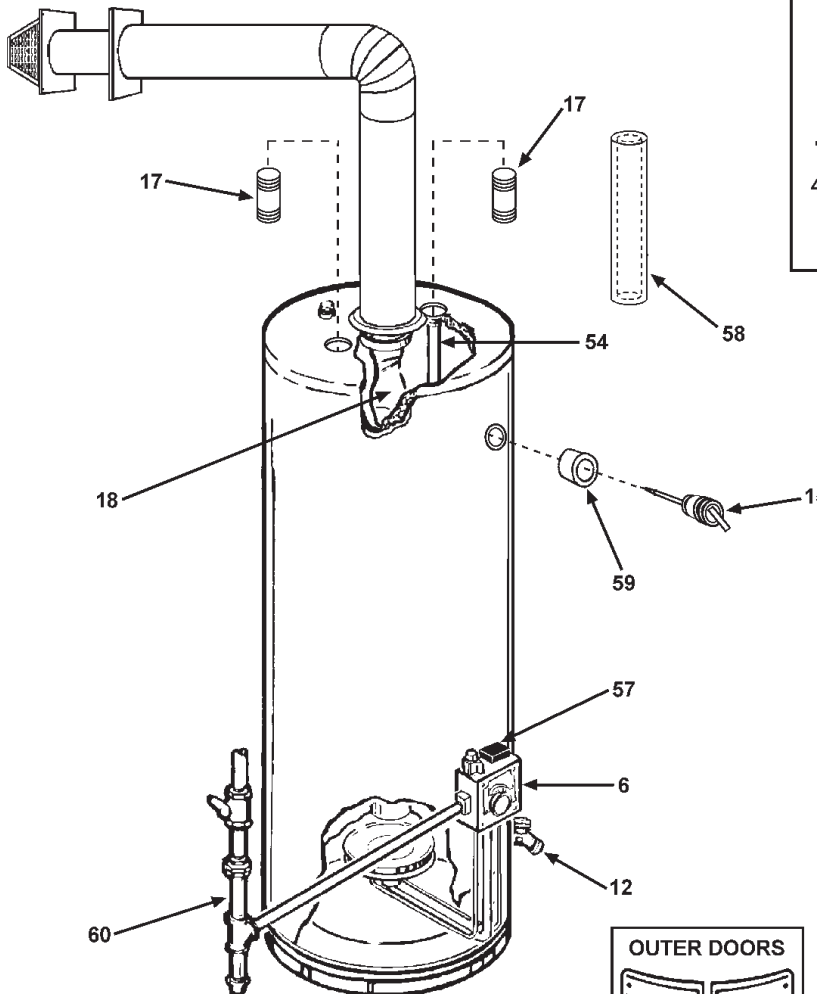

RELIANCE
WATER HEATER COMPANY

GAS

RESIDENTIAL WATER HEATER PARTS LIST
MODELS: 6 40 XODS/CODS,
6 50 XODS/CODS

Reliance Water Heater Parts Fulfillment
125 Southeast Parkway, Franklin, TN 37068
1-800-527-1953
www.hotwater.com