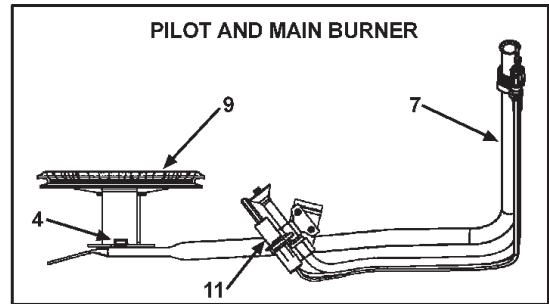

RELIANCE
WATER HEATER COMPANY

GAS

RESIDENTIAL WATER HEATER PARTS LIST
MODELS: 6 40 XODS/CODS,
6 50 XODS/CODS

Reliance Water Heater Parts Fulfillment
125 Southeast Parkway, Franklin, TN 37068
1-800-527-1953
www.hotwater.com