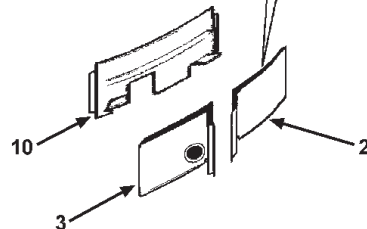

RELIANCE
WATER HEATER COMPANY

GAS

RESIDENTIAL WATER HEATER PARTS LIST
MODELS: 6 40 XODS/CODS,
6 50 XODS/CODS

Reliance Water Heater Parts Fulfillment
125 Southeast Parkway, Franklin, TN 37068
1-800-527-1953
www.hotwater.com