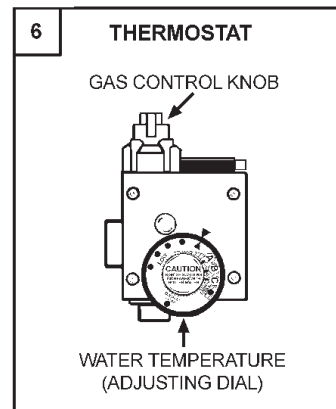

RELIANCE
WATER HEATER COMPANY

GAS

RESIDENTIAL WATER HEATER PARTS LIST
MODELS: 6 40 XODS/CODS,
6 50 XODS/CODS

Reliance Water Heater Parts Fulfillment
125 Southeast Parkway, Franklin, TN 37068
1-800-527-1953
www.hotwater.com