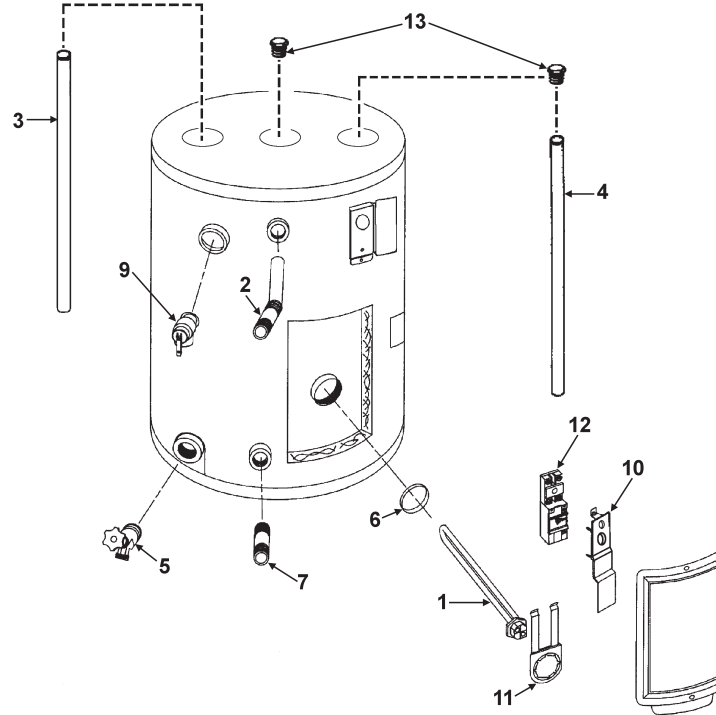

RESIDENTIAL ELECTRIC SERVICE PARTS LIST

MODELS:

6 6SOMS, 6 10SOMS, 6 20SOMS

Reliance Water Heater Parts Fulfillment
 125 Southeast Parkway • Franklin, TN 37068
 www.reliancewaterheaters.com • 1-800-821-2017

Gallage		6	10	19 (20S)
Item	Description	6 6SOMS	6 10SOMS	6 20SOMS
1	Element 1650W/120V	9002072	9002072	9002072
1	Element 2000W/240V	9003946	9003946	9003946
2	Outlet Nipple	9001494	9006294	9006294
3	Anode Rod	9003942	9003942	9003944
4	Inlet Tube	9006297	-----	9006296

Standard Items on All Models		
Item	Description	Part Number
5	Drain Valve	9002402
6	Element Gasket	9000308
7	Inlet Nipple 2-1/2"	9003976
*8	Manual	185761-000
9	Temperature-Pressure Relief Valve	9003484
10	Terminal Cover	9002853
11	Thermostat Bracket	9006298
12	Thermostat w/Hi Limit	9000509
**13	Plug 3/4" - 14 NPT	9001327