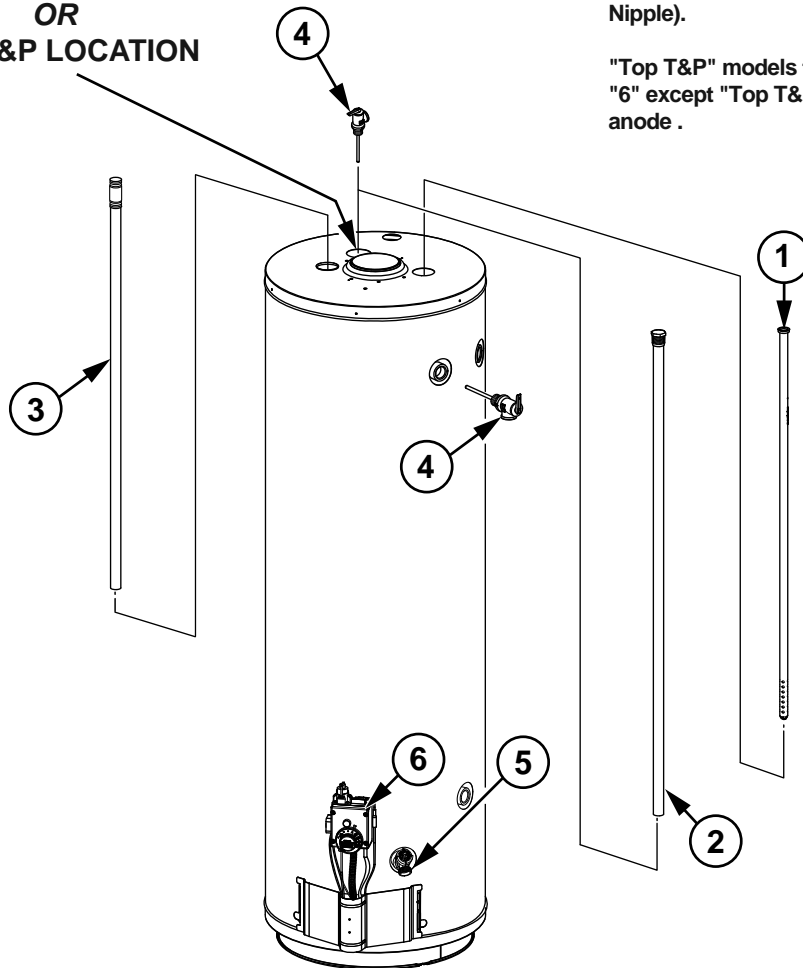

Reliance Water Heater Parts Fulfillment
 125 Southeast Parkway • Franklin, TN 37068
 www.reliancewaterheaters.com • 1-800-365-4054

RESIDENTIAL GAS SERVICE PARTS LIST

MODELS:

6 40 GORT 200, 6 40 LORT 201		
6 40 GBRS 200, 6 40 LBRS 201, 9 40 GKRS 200, 9 40 LKRS 201, 12 40 GARS 200, 12 40 LARS 201	6 40 GBRT 200, 6 40 LBRT 201, 9 40 GKRT 200, 9 40 LKRT 201, 12 40 GART 200, 12 40 LART 201	6 40 GBCT 200, 6 40 GOCT 200, 6 40 LBCT 201, 6 40 LOCT 201, 9 40 GKCT 200, 9 40 LKCT 201, 12 40 GXRT 200, 12 40 LXRT 201
6 50 GBRT 200, 6 50 LBRT 201, 9 50 GKRT 200, 9 50 LKRT 201, 12 50 GART 200, 12 50 LART 201	6 50 GOCT 200, 6 50 GBCT 200, 6 50 LBCT 201, 6 50 LOCT 201, 9 50 GKCT 200, 9 50 LKCT 201, 12 50 GXRT 200, 12 50 LXRT 201	6 40 GBCS 202, 6 40 LBCS 203
6 30 GORS 200, 6 30 LORS 201	6 40 GORS 200, 6 40 LORS 201	6 50 GORT 200, 6 50 LORT 201

NOTES:

9- Year models receive "Self-Cleaning Inlet Tube & Magnesium Anode".

12- Year models receive "Sta-Kleen Inlet Tube & Dual Aluminum Anode" (Aluminum primary and Aluminum Outlet Anode w/Heat Trap Nipple).

"Top T&P" models that have "G" adder suffix will receive same parts as "6" except "Top T&P" models receive outlet anode in place of primary anode .

ANODE LOCATION
 OR
 TOP T&P LOCATION

ACTUAL APPEARANCE OF PARTS
 MAY VARY FROM ILLUSTRATION.