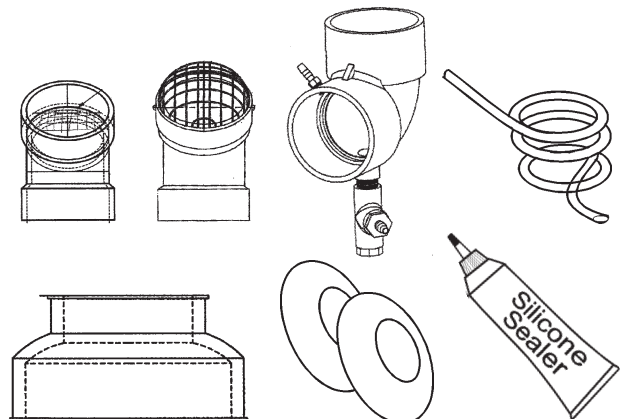

**MODELS:  
RUF 100 199  
SERIES 100/101**

**DISPLAY CONTROL ASSEMBLY**  
See Page 2

**RUF 100 199**  
See Page 2

**INNER COVER CONTROL ASSEMBLY**  
See Page 3

**BLOWER/BURNER ASSEMBLY**  
See Page 4

**GAS VALVE**  
See Page 6

**ELECTRONIC ANODE**  
See Page 8

**EXHAUST ELBOW ASSEMBLY - VENT KIT ASSEMBLY**  
See Page 7

# CLEANOUT ASSEMBLY/TEMPERATURE & PRESSURE VALVE

RUF 100 199

100/101

Item	Description	
1	Cleanout Gasket.....	9004099015
2	Cleanout Plate.....	9004098005
3	T & P Valve.....	9005899205
4	Lower Probe.....	9006242015
5	Thread Forming Screws.....	9004100215