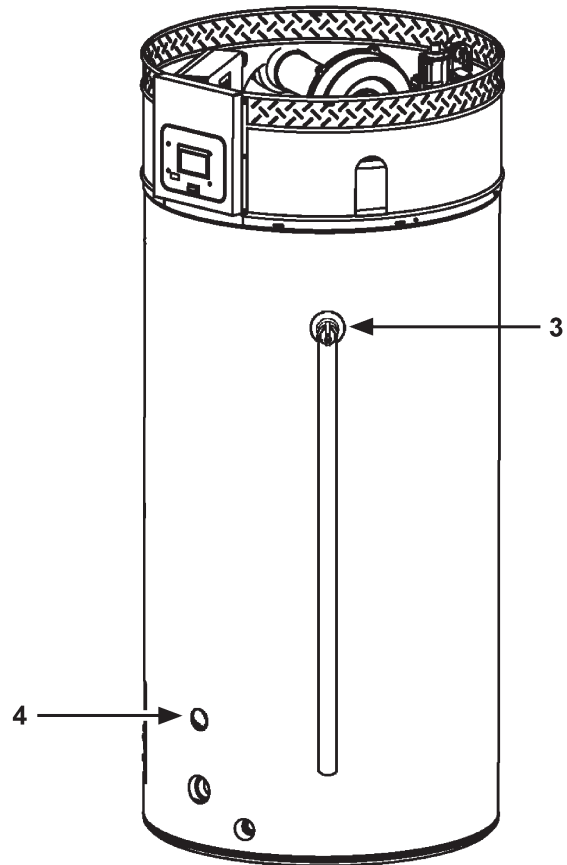

CLEANOUT ASSEMBLY/TEMPERATURE & PRESSURE VALVE

RUF 100 199

100/101

Item	Description	
1	Cleanout Gasket.....	9004099015
2	Cleanout Plate.....	9004098005
3	T & P Valve.....	9005899205
4	Lower Probe.....	9006242015
5	Thread Forming Screws.....	9004100215

Standard hardware items may be purchased locally.