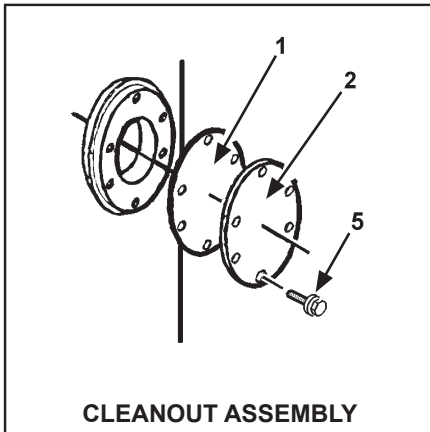

CLEANOUT ASSEMBLY/TEMPERATURE & PRESSURE VALVE

RUF 100 199

100/101

Item	Description	
1	Cleanout Gasket.....	9004099015
2	Cleanout Plate.....	9004098005
3	T & P Valve.....	9005899205
4	Lower Probe.....	9006242015
5	Thread Forming Screws.....	9004100215

Standard hardware items may be purchased locally.