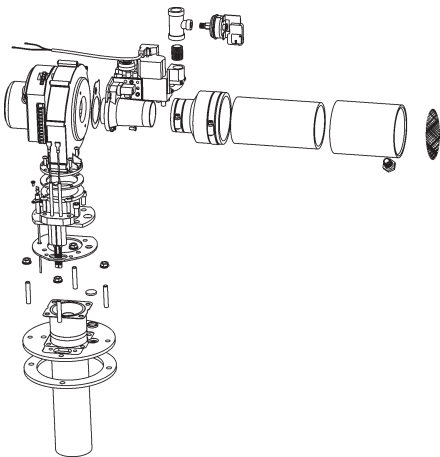

**MODELS:  
RUF 100 199  
SERIES 100/101**

**DISPLAY CONTROL ASSEMBLY**  
See Page 2

**RUF 100 199**  
See Page 2

**INNER COVER CONTROL ASSEMBLY**  
See Page 3

**BLOWER/BURNER ASSEMBLY**  
See Page 4

**GAS VALVE**  
See Page 6

**ELECTRONIC ANODE**  
See Page 8

**EXHAUST ELBOW ASSEMBLY - VENT KIT ASSEMBLY**  
See Page 7

# CLEANOUT ASSEMBLY/TEMPERATURE & PRESSURE VALVE

RUF 100 199

100/101

Item	Description	
1	Cleanout Gasket.....	9004099015
2	Cleanout Plate.....	9004098005
3	T & P Valve.....	9005899205
4	Lower Probe.....	9006242015
5	Thread Forming Screws.....	9004100215

## INNER COVER CONTROL ASSEMBLY

RUF 100 199

100

101

Item	Description	100	101
1	Controller.....	9006957005	9006960005
2	Switch-prover .....	9006280015	9006280015
3	Switch - Blocked Inlet.....	9006288015	9006281015
4	Switch-blocked outlet .....	9006289015	9006282015
5	Upper Probe.....	9004238215	9004238215