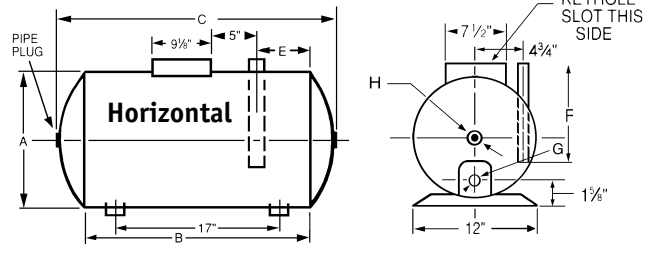

Galvanized Pump Tank

Galvanized Features

- Drawn-steel construction
- Diaphragm operation
- Corrosion-resistant base
- Lightweight
- Maximum working pressure: 100 PSI

Models: Z-12H, Z-30H, Z-42H

Sizes: 12 to 120 Gallons – Galvanized

	Reliance Series/Model	Capacity	Reliance Item Number	Dimensions in Inches					Loading Percent (53')	Full Truck (53')	Approximate Shipping Weight
				A	B	C	D	E			
Free Standing	Z-12-3	12 Gal	9800140001	26 1/2	24	12	5	13	0.06	1584	27
	Z-21-3	21 Gal	9800141001	27	24	16	5	13	0.11	870	45
	Z-32-3	32 Gal	9800142001	38 3/4	36	16	8	17	0.16	642	52
	Z-42-T3	42 Gal Tall	9800143001	51	48	16	12	26	0.22	456	71
	Z-42-S3	42 Gal Short	9800144001	33 3/4	30	20	8	17	0.25	396	71
	Z-82-3	82 Gal	9800145001	63	60	20	12	33	0.45	224	114
	Z-120-3	120 Gal	9800146001	64 1/2	60	24	12	33	0.96	104	154

	Reliance Series/Model	Capacity	Reliance Item Number	Dimensions in Inches						Loading Percent (53')	Full Truck (53')	Approximate Shipping Weight	
				A	B	C	E	F	G				H
Horizontal	ZH-12-3	12 Gal	9800017001	12	23 1/2	28 1/2	2 1/4	9	1	3/8	0.06	1584	31
	ZH-32-3	32 Gal	9800018001	16	29 1/2	34 1/2	5 1/4	14	1	3/8	0.16	642	56