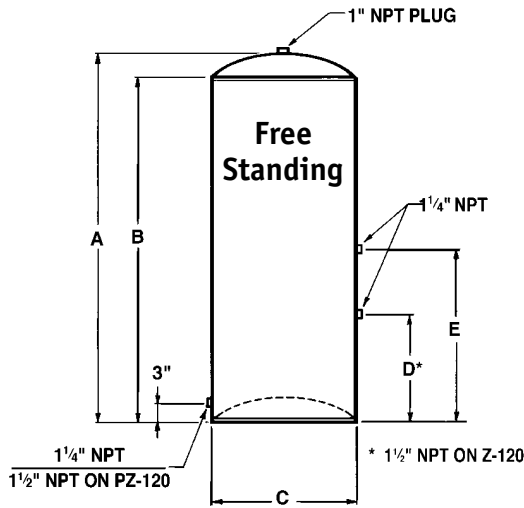

Galvanized Pump Tank

Galvanized Features

- Drawn-steel construction
- Diaphragm operation
- Corrosion-resistant base
- Lightweight
- Maximum working pressure: 100 PSI

Models: Z-12H, Z-30H, Z-42H

Sizes: 12 to 120 Gallons – Galvanized

	Reliance Series/Model	Capacity	Reliance Item Number	Dimensions in Inches					Loading Percent (53')	Full Truck (53')	Approximate Shipping Weight
				A	B	C	D	E			
Free Standing	Z-12-3	12 Gal	9800140001	26 1/2	24	12	5	13	0.06	1584	27
	Z-21-3	21 Gal	9800141001	27	24	16	5	13	0.11	870	45
	Z-32-3	32 Gal	9800142001	38 3/4	36	16	8	17	0.16	642	52
	Z-42-T3	42 Gal Tall	9800143001	51	48	16	12	26	0.22	456	71
	Z-42-S3	42 Gal Short	9800144001	33 3/4	30	20	8	17	0.25	396	71
	Z-82-3	82 Gal	9800145001	63	60	20	12	33	0.45	224	114
	Z-120-3	120 Gal	9800146001	64 1/2	60	24	12	33	0.96	104	154

	Reliance Series/Model	Capacity	Reliance Item Number	Dimensions in Inches						Loading Percent (53')	Full Truck (53')	Approximate Shipping Weight	
				A	B	C	E	F	G				H
Horizontal	ZH-12-3	12 Gal	9800017001	12	23 1/2	28 1/2	2 1/4	9	1	3/8	0.06	1584	31
	ZH-32-3	32 Gal	9800018001	16	29 1/2	34 1/2	5 1/4	14	1	3/8	0.16	642	56

GALVANIZED DIMENSIONS AND WEIGHTS

Models: Z-220, Z-3153, Z-480S

NOTE: Galvanized pump tank not for sale in California

Models: ZU-525, ZU-900

Sizes: 220 to 900 Gallons – Galvanized

Reliance Series/Model	Capacity	Reliance Item Number	Dimensions in Inches									Loading Percent (53')	Full Truck (53')	Approximate Shipping Weight
			A	B	C	D	E	G	J	K	L			
Z-220-3	220 Gal	9800009001	78	66	30	6	32	6	21/2	2	2	1.67	60	303
Z-315-3	315 Gal	9800010001	79 1/2	66	36	6	32	7	21/2	2	2	2.08	48	416
Z-480-S	480 Gal	9800150001	87	72	42	6	32	7 1/2	21/2	2	3	3.57	28	640