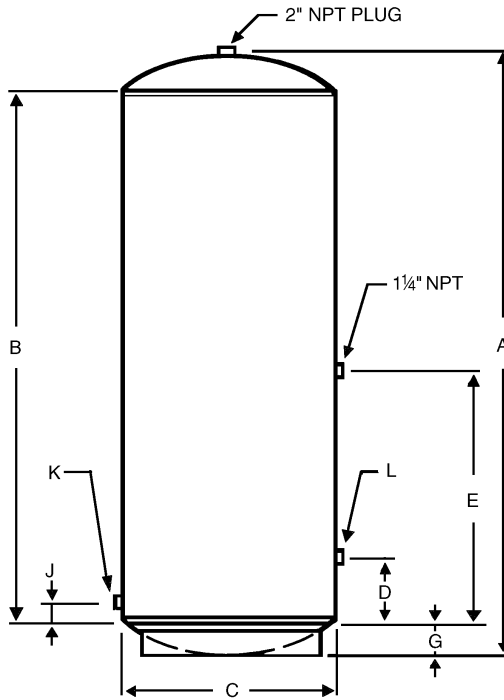

GALVANIZED DIMENSIONS AND WEIGHTS

Models: Z-220, Z-3153, Z-480S

NOTE: Galvanized pump tank not for sale in California