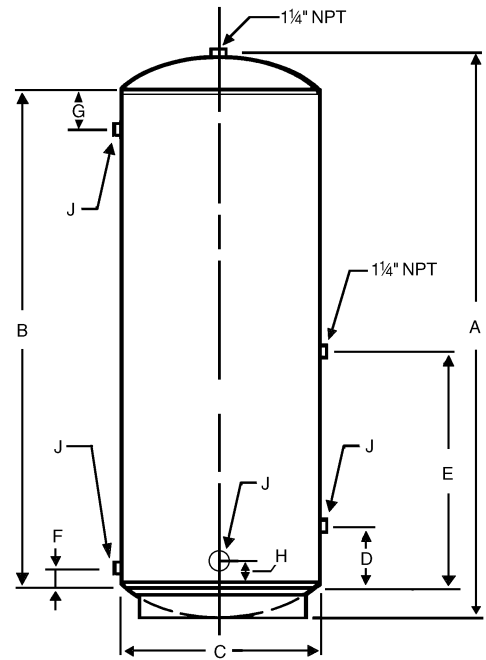

	Reliance Series/Model	Capacity	Reliance Item Number	Dimensions in Inches					Loading Percent (53')	Full Truck (53')	Approximate Shipping Weight
				A	B	C	D	E			
Free Standing	Z-12-3	12 Gal	9800140001	26 1/2	24	12	5	13	0.06	1584	27
	Z-21-3	21 Gal	9800141001	27	24	16	5	13	0.11	870	45
	Z-32-3	32 Gal	9800142001	38 3/4	36	16	8	17	0.16	642	52
	Z-42-T3	42 Gal Tall	9800143001	51	48	16	12	26	0.22	456	71
	Z-42-S3	42 Gal Short	9800144001	33 3/4	30	20	8	17	0.25	396	71
	Z-82-3	82 Gal	9800145001	63	60	20	12	33	0.45	224	114
	Z-120-3	120 Gal	9800146001	64 1/2	60	24	12	33	0.96	104	154

	Reliance Series/Model	Capacity	Reliance Item Number	Dimensions in Inches						Loading Percent (53')	Full Truck (53')	Approximate Shipping Weight	
				A	B	C	E	F	G				H
Horizontal	ZH-12-3	12 Gal	9800017001	12	23 1/2	28 1/2	2 1/4	9	1	3/8	0.06	1584	31
	ZH-32-3	32 Gal	9800018001	16	29 1/2	34 1/2	5 1/4	14	1	3/8	0.16	642	56

GALVANIZED DIMENSIONS AND WEIGHTS

Models: Z-220, Z-3153, Z-480S

NOTE: Galvanized pump tank not for sale in California

Models: ZU-525, ZU-900

Sizes: 220 to 900 Gallons – Galvanized

Reliance Series/Model	Capacity	Reliance Item Number	Dimensions in Inches									Loading Percent (53')	Full Truck (53')	Approximate Shipping Weight
			A	B	C	D	E	G	J	K	L			
Z-220-3	220 Gal	9800009001	78	66	30	6	32	6	21/2	2	2	1.67	60	303
Z-315-3	315 Gal	9800010001	79 1/2	66	36	6	32	7	21/2	2	2	2.08	48	416
Z-480-S	480 Gal	9800150001	87	72	42	6	32	7 1/2	21/2	2	3	3.57	28	640

Reliance Series/Model	Capacity	Reliance Item Number	Dimensions in Inches									Loading Percent (53')	Full Truck (53')	Approximate Shipping Weight
			A	B	C	D	E	G	J	K	L			
ZU-525	525 Gal	9800039001	128	114	36	6	56	2 1/2	21/2	4	2" NPT	5.56	18	685
ZU-900	900 Gal	9800041001	159	144	42	14	77	4	4	9	3" NPT	8.33	12	1040