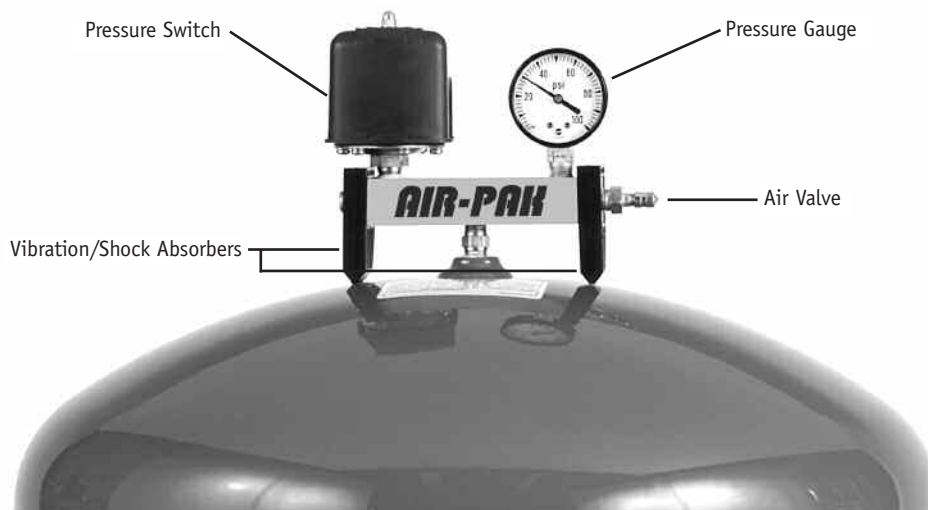

Vibration & Shock Absorbers Eliminate Harmful Vibration Effects